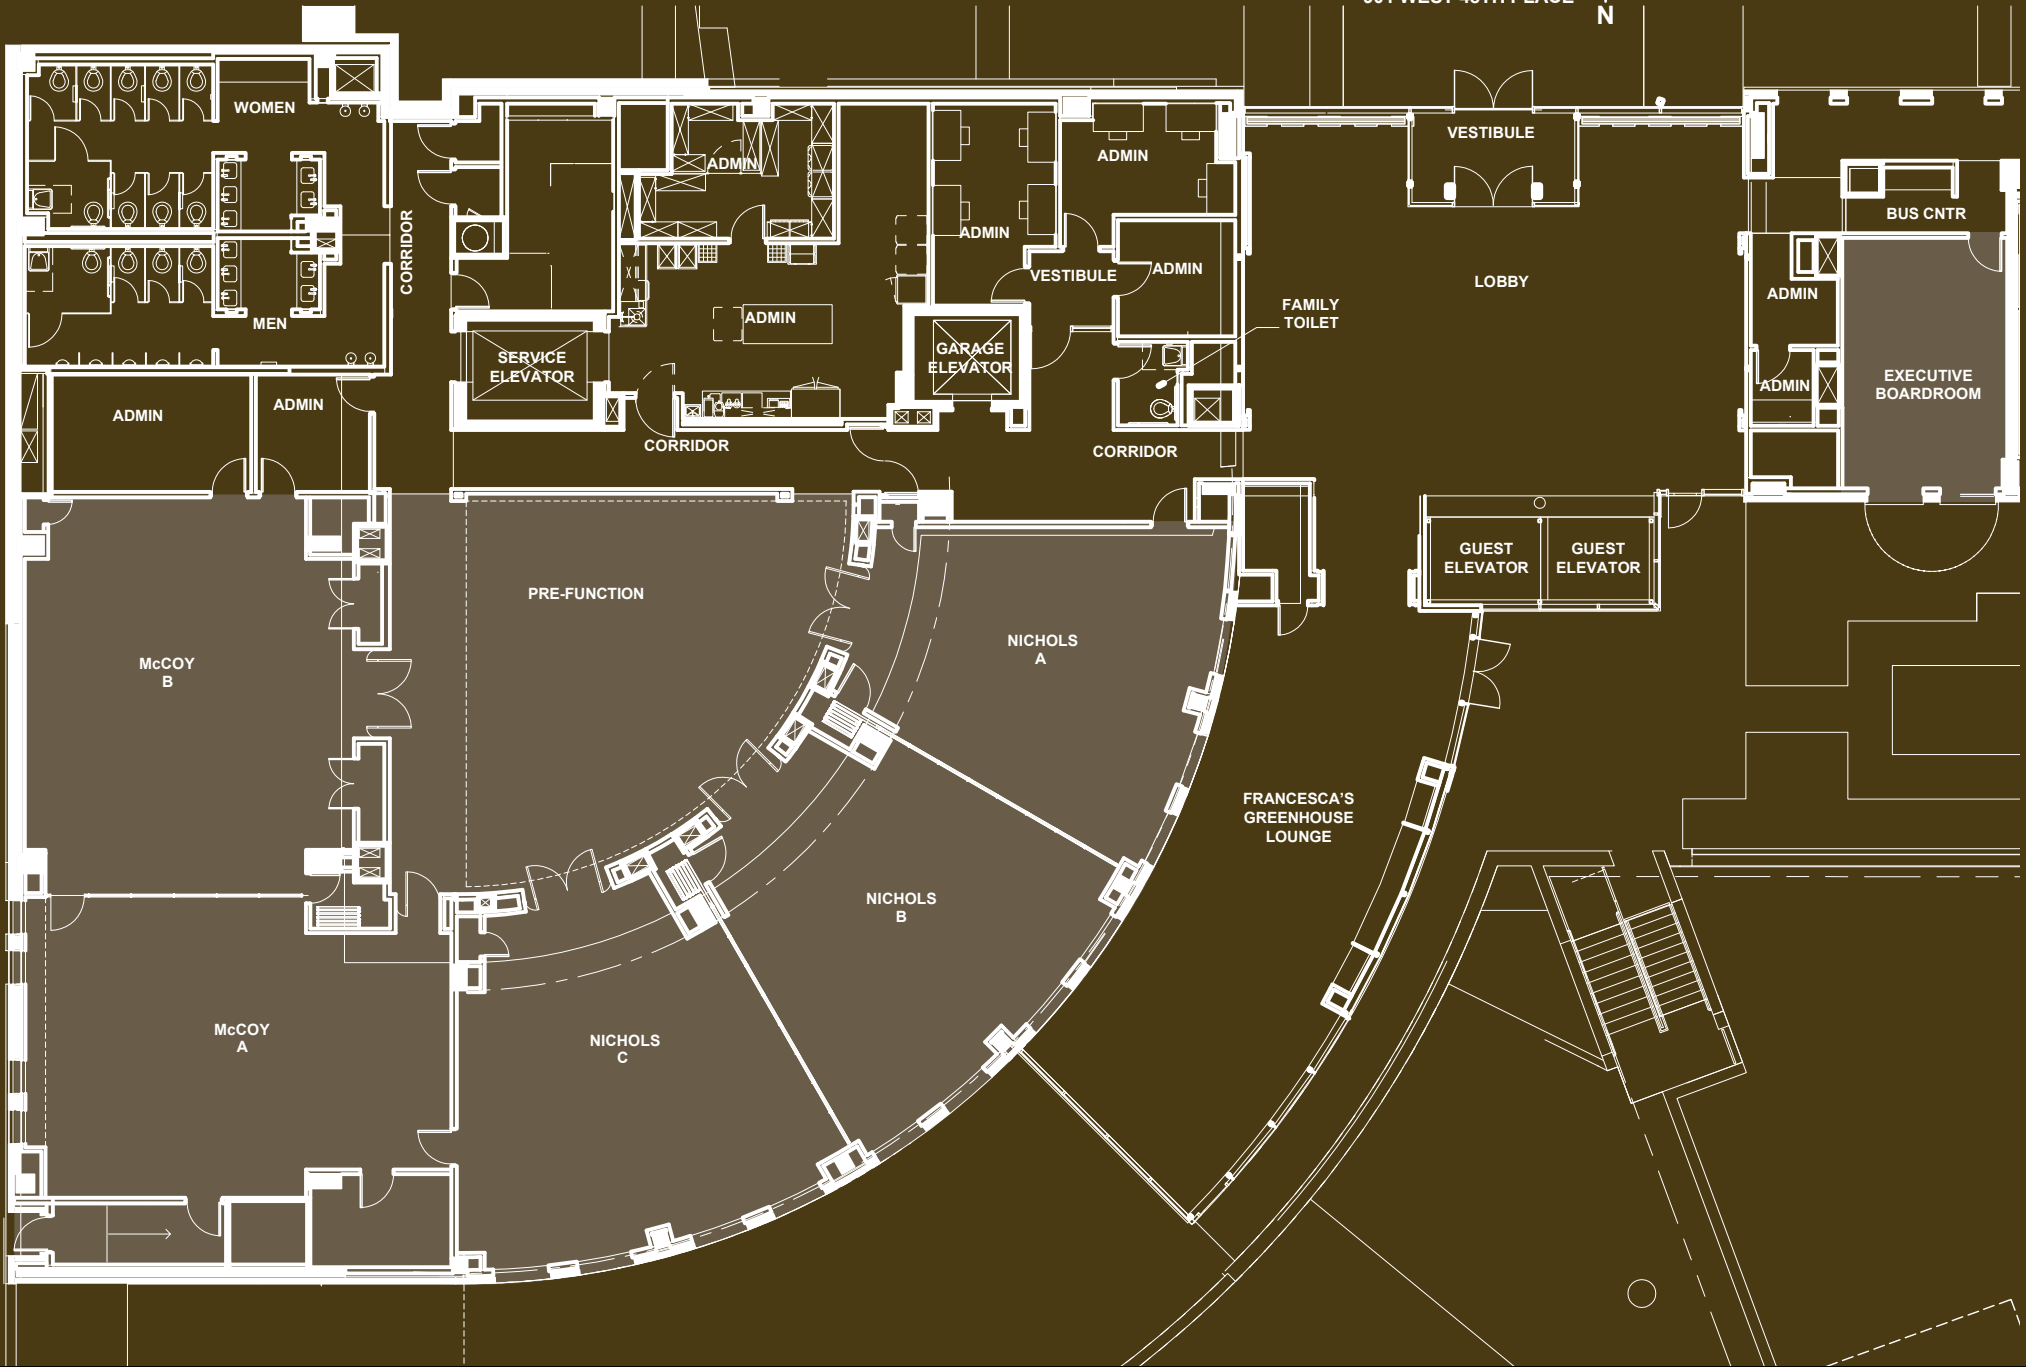

901 WEST 48TH PLACE

HOTEL SORELLA COUNTRY CLUB PLAZA KANSAS CITY